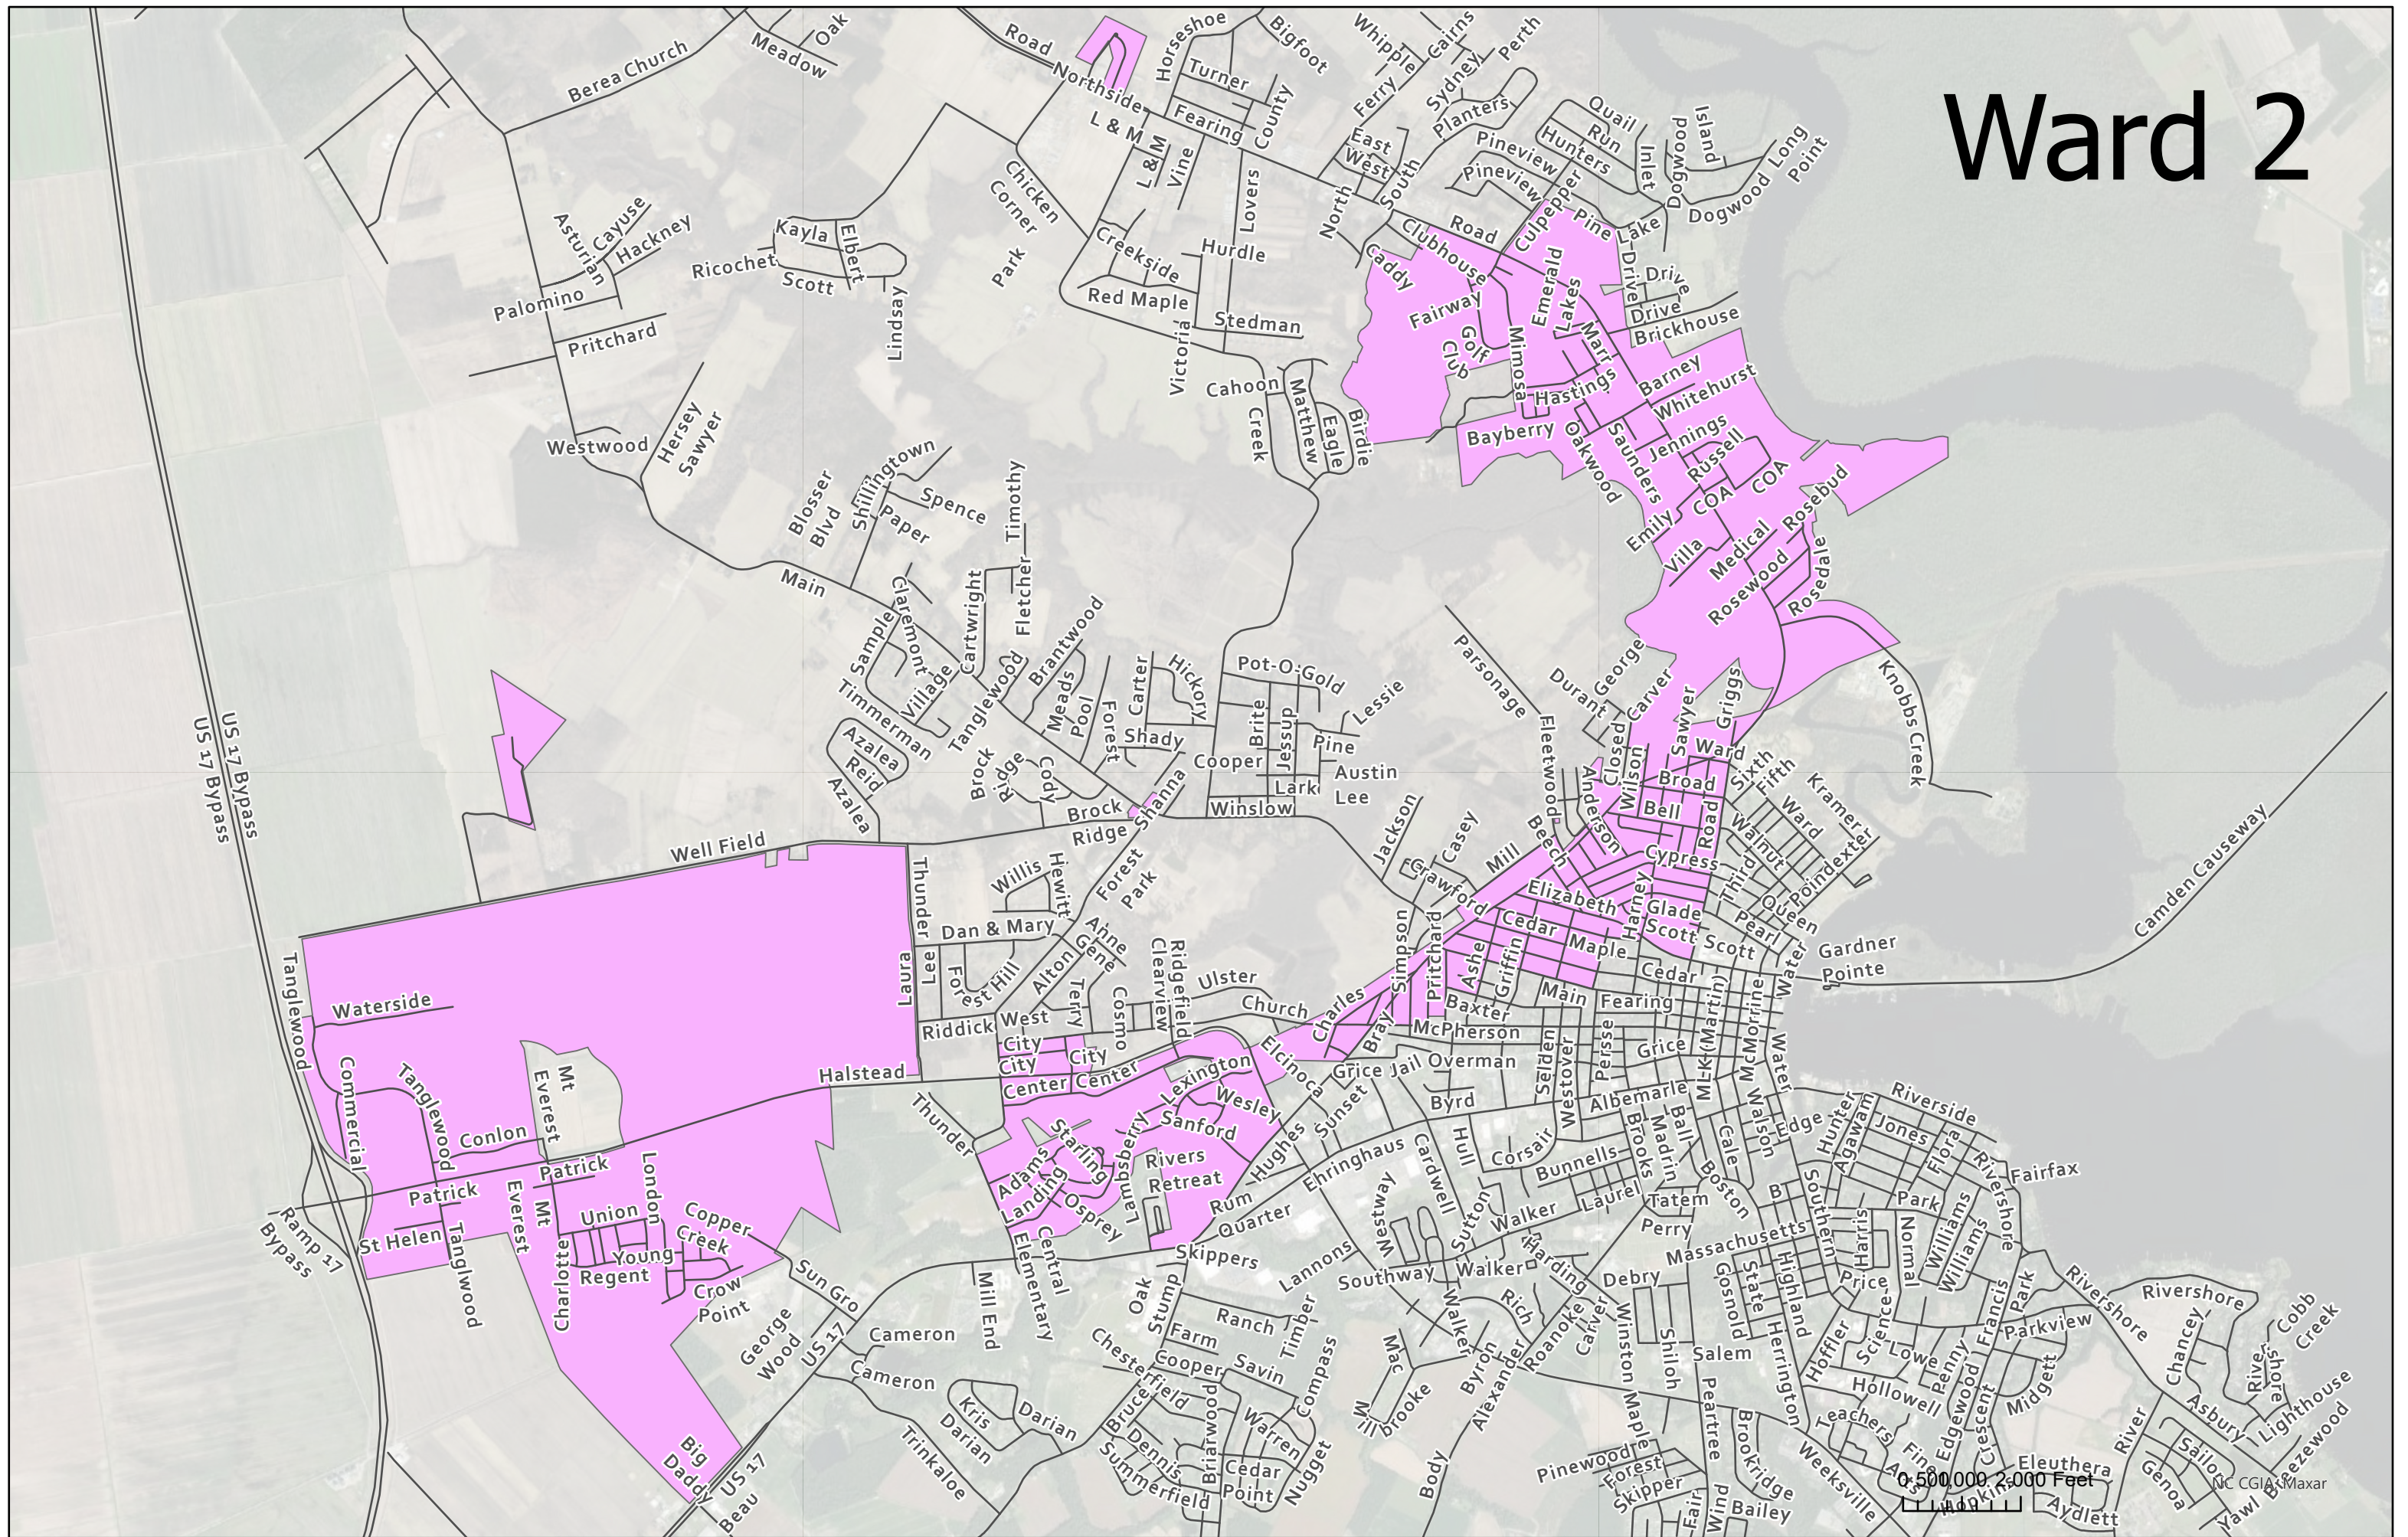

Ward 1

0 500,000 2,000 Feet

Maxar

Ward 2

Ward 3

0 330 660 1,320 Feet

Ward 4