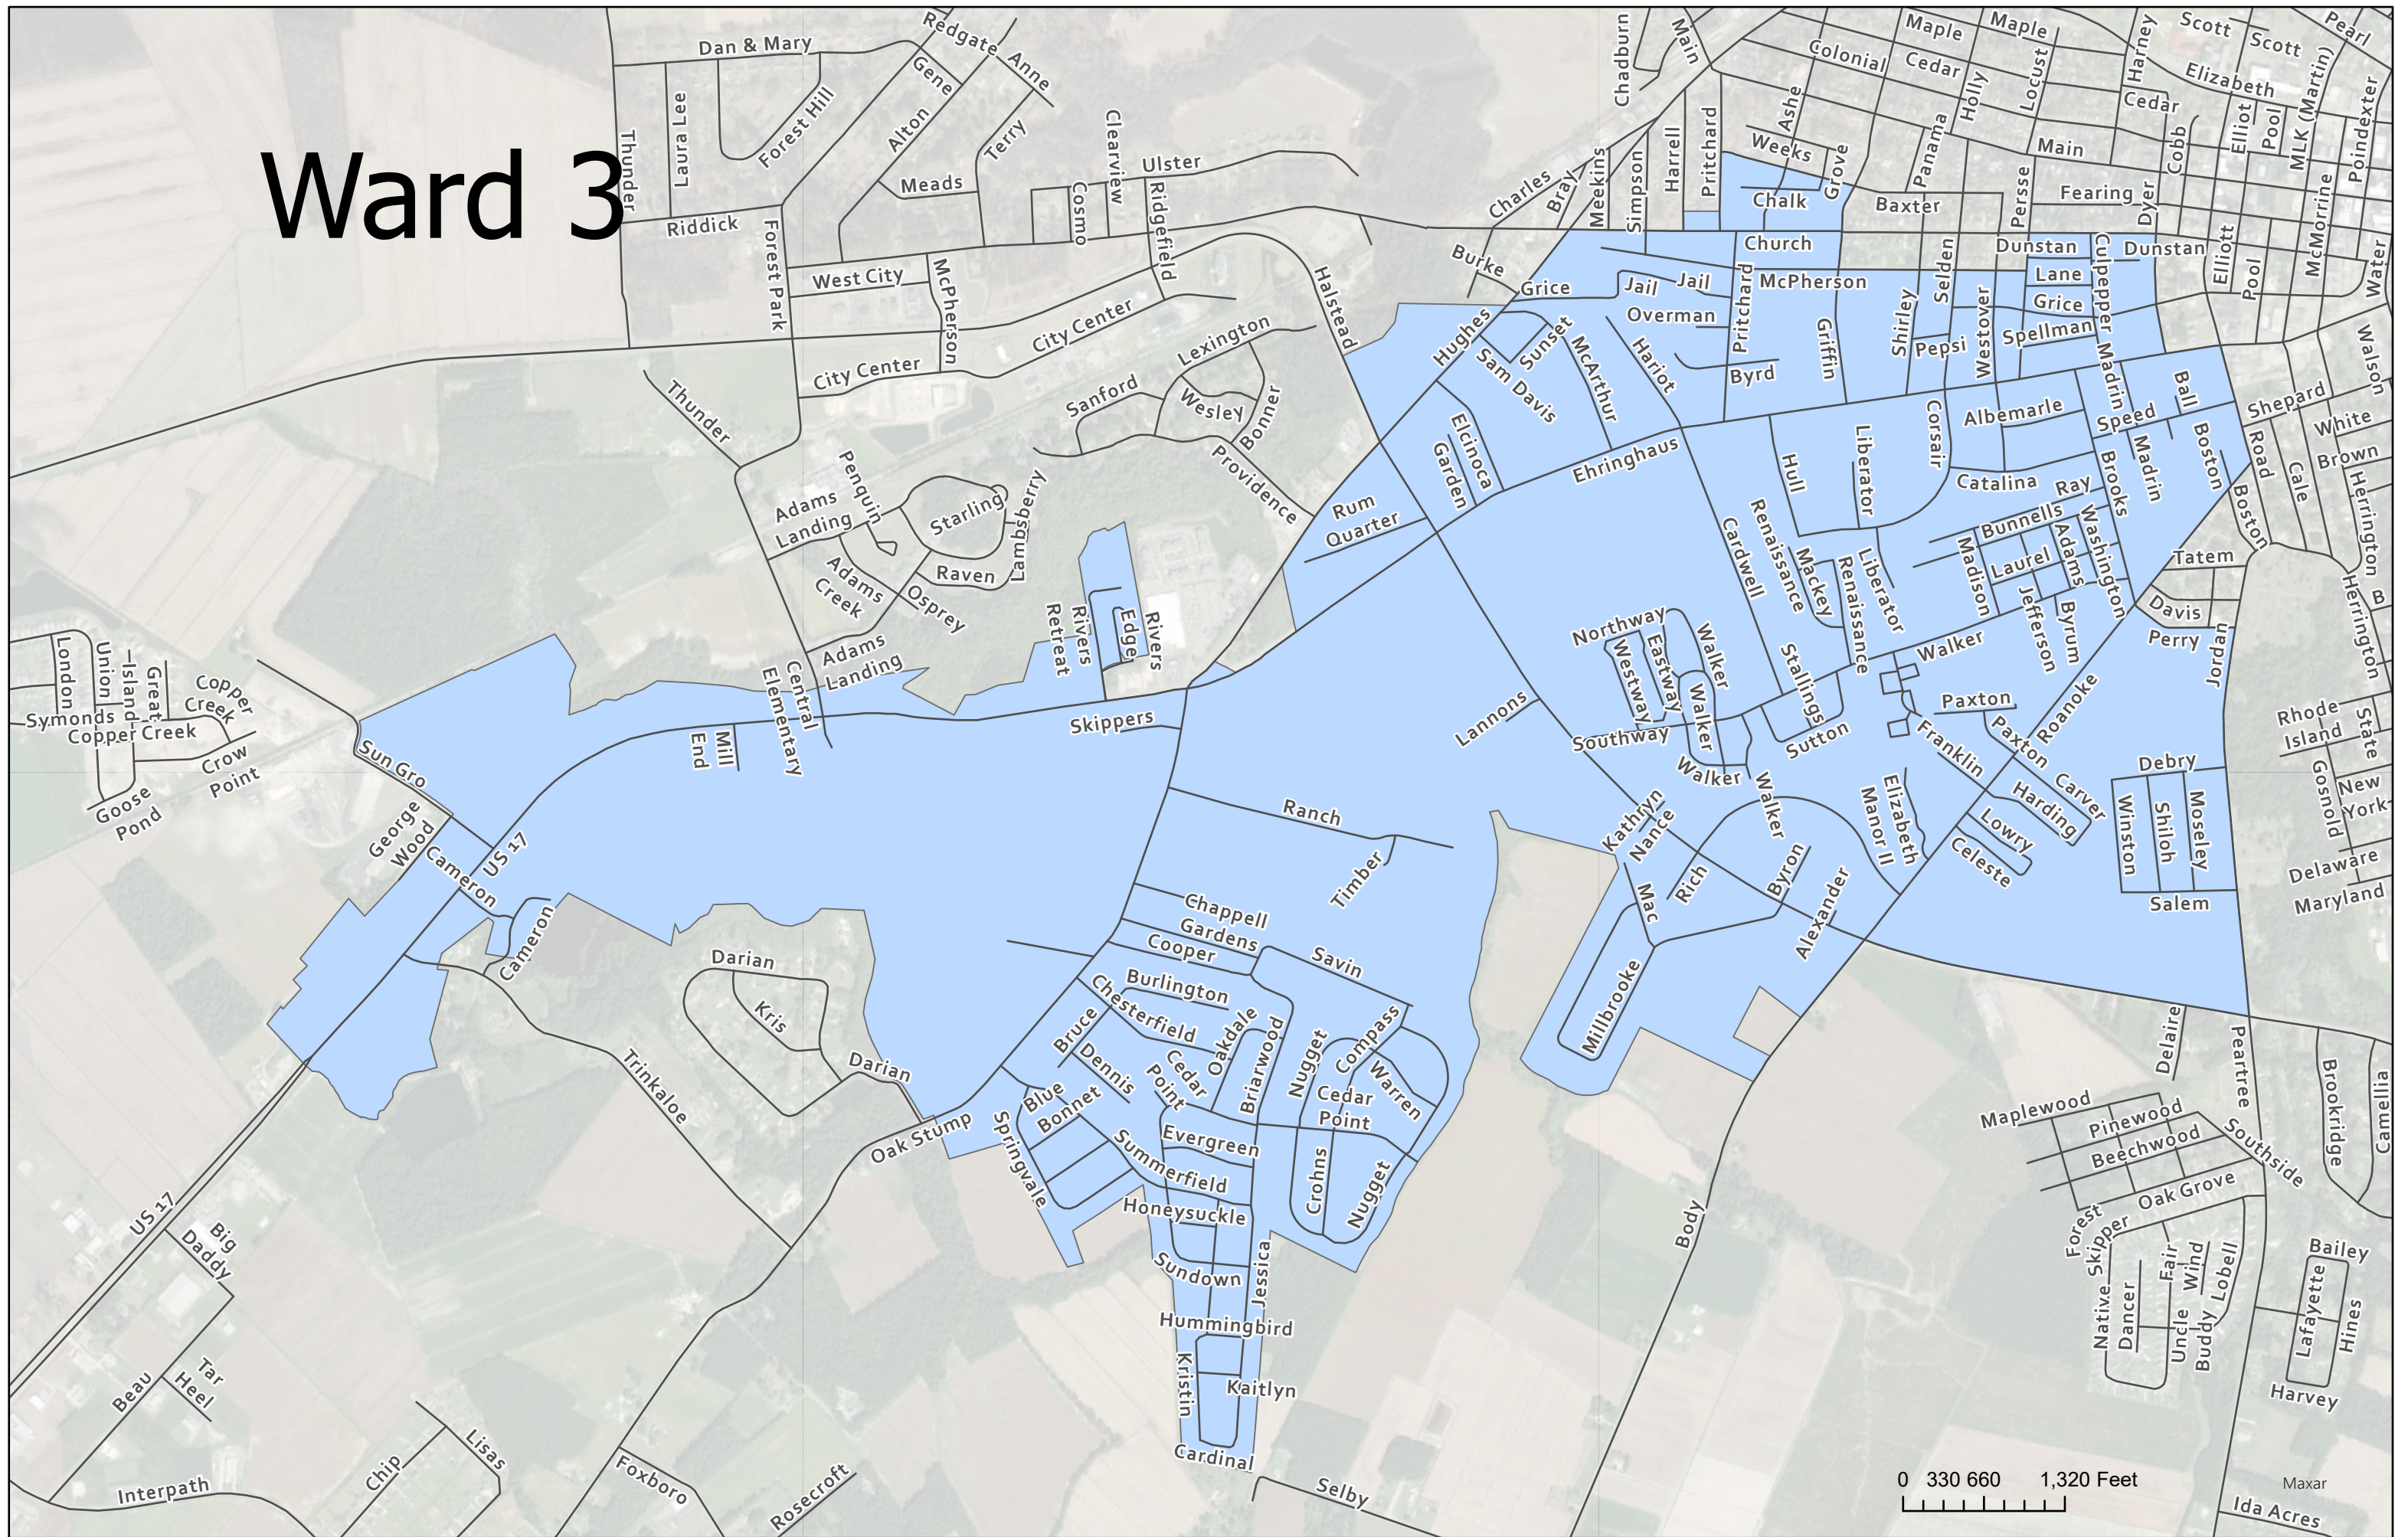

Ward 1

0 500,000 2,000 Feet

Maxar

Ward 2

Ward 3

0 330 660 1,320 Feet

Ward 4